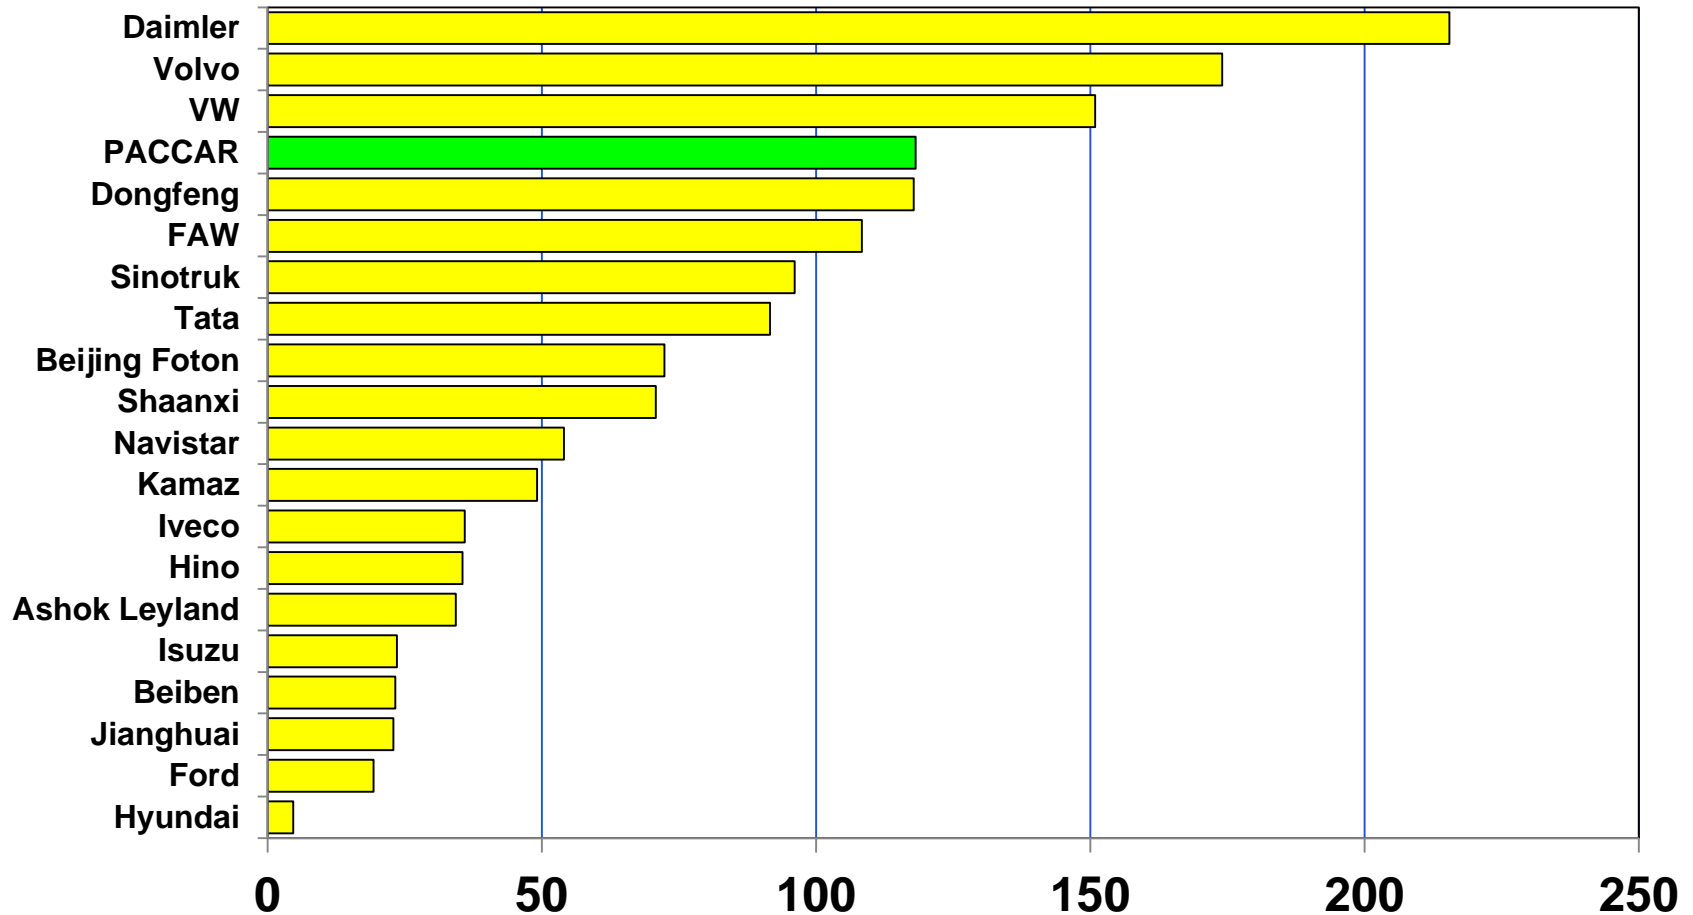

PACCAR ENGINES

Powered By Quality

PACCAR Inc

Worldwide >16t Truck Manufacturing 2012 Production (Units 000s)

Commercial Vehicles

Aftermarket Support

Powertrain

Information Technology

Financial Services

New Product Introductions

T680

579

567

T880

New DAF Euro 6 XF, CF, LF

CF XF LF